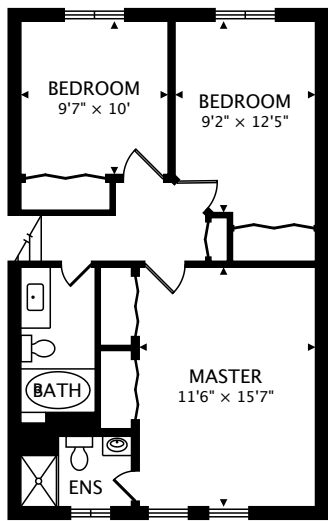

13575 HALLELUIAH TRAIL

SECOND
676 Sq Ft

MAIN
794 Sq Ft

LOWER
464 Sq Ft

BARN

TOTAL
1,934 Sq Ft