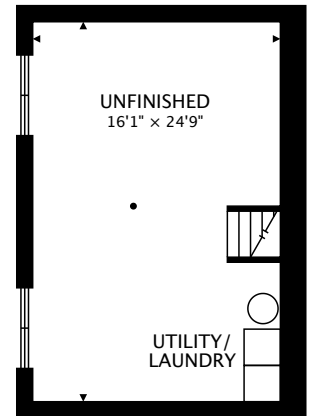

13575 HALLELUIAH TRAIL

SECOND
676 Sq Ft

MAIN
794 Sq Ft

LOWER
464 Sq Ft

BARN

TOTAL
1,934 Sq Ft