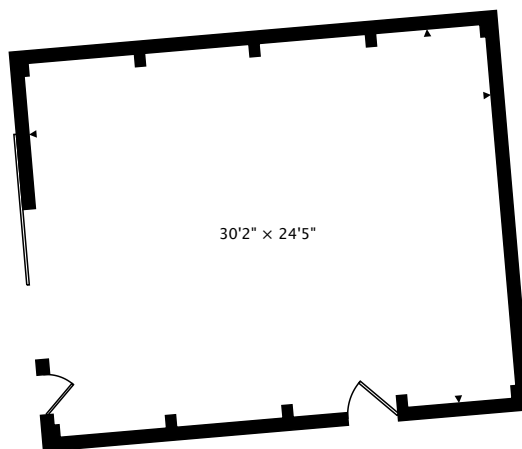

13575 HALLELUIAH TRAIL

SECOND
676 Sq Ft

MAIN
794 Sq Ft

LOWER
464 Sq Ft

BARN

TOTAL
1,934 Sq Ft