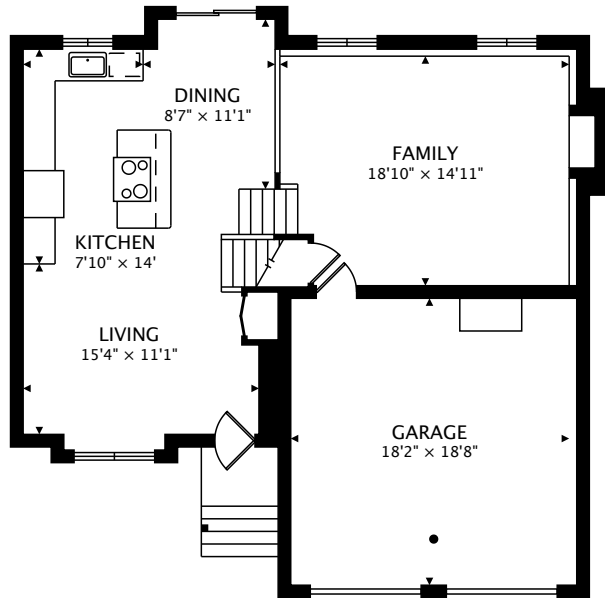

13575 HALLELUIAH TRAIL

SECOND
676 Sq Ft

MAIN
794 Sq Ft

LOWER
464 Sq Ft

BARN

TOTAL
1,934 Sq Ft